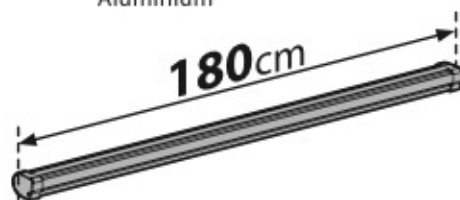

Art. **N10045** x3

NORDRIVE®
TRANSPORT SOLUTIONS