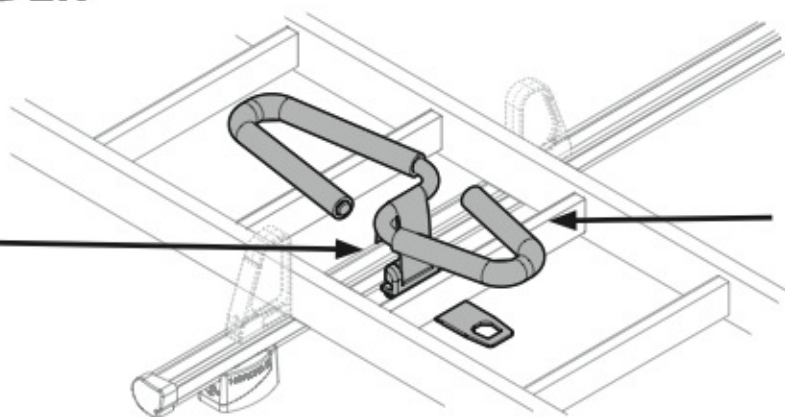

Kargo-Plus
series

Alluminio / Aluminium

KARGO-TUBE

N11050 T200 L = 205 cm

N11051 T300 L = 305 cm

N11052 T400 L = 405 cm

LADDER HOLDER STRAPS

N11065 U-5