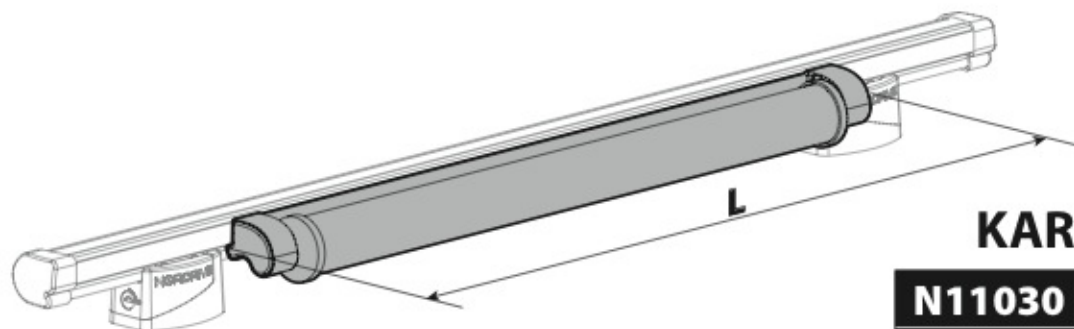

OPTIONALS PER / FOR / FÜR:

Kargo-Plus series

Alluminio / Aluminium

KARGO ROLLER

N11030 KP-0 L = 64 cm

N11034 KP-7 L = 96 cm