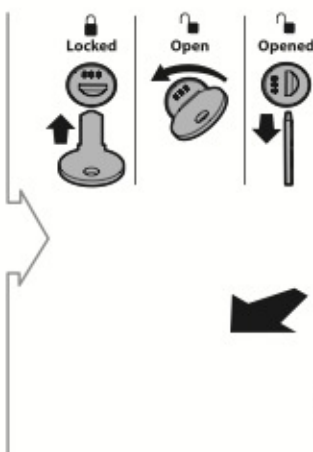

NORDRIVE®

TRANSPORT SOLUTIONS

Art. **N30143**