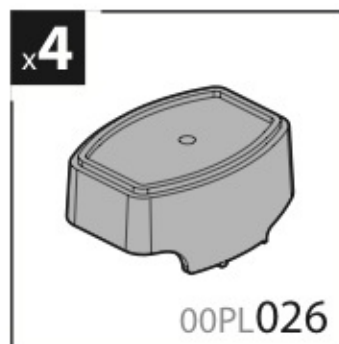

NORDRIVE®

TRANSPORT SOLUTIONS

Art. **N30143**