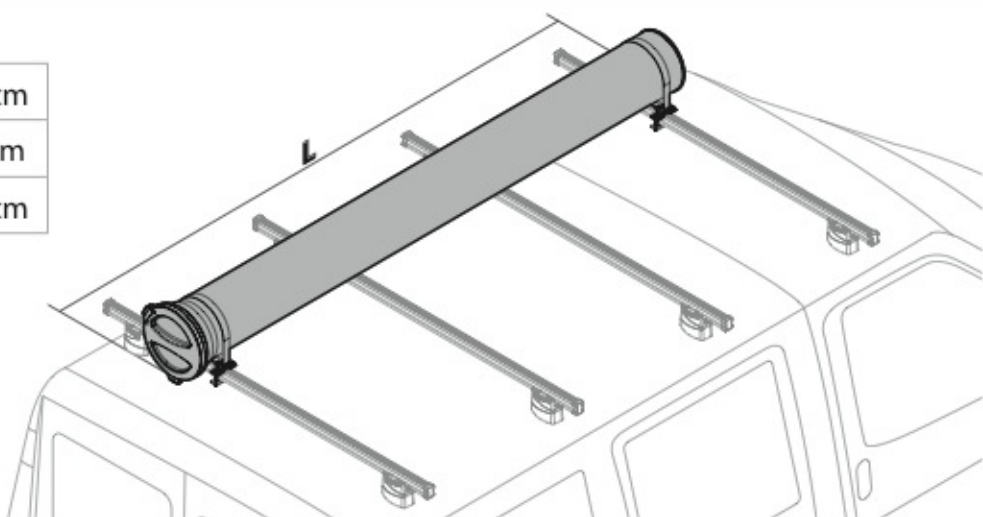

Kargo-Plus
series

Alluminio / Aluminium

KARGO-TUBE

N11050 T200 L = 205 cm

N11051 T300 L = 305 cm

N11052 T400 L = 405 cm

LADDER HOLDER STRAPS

N11065 U-5