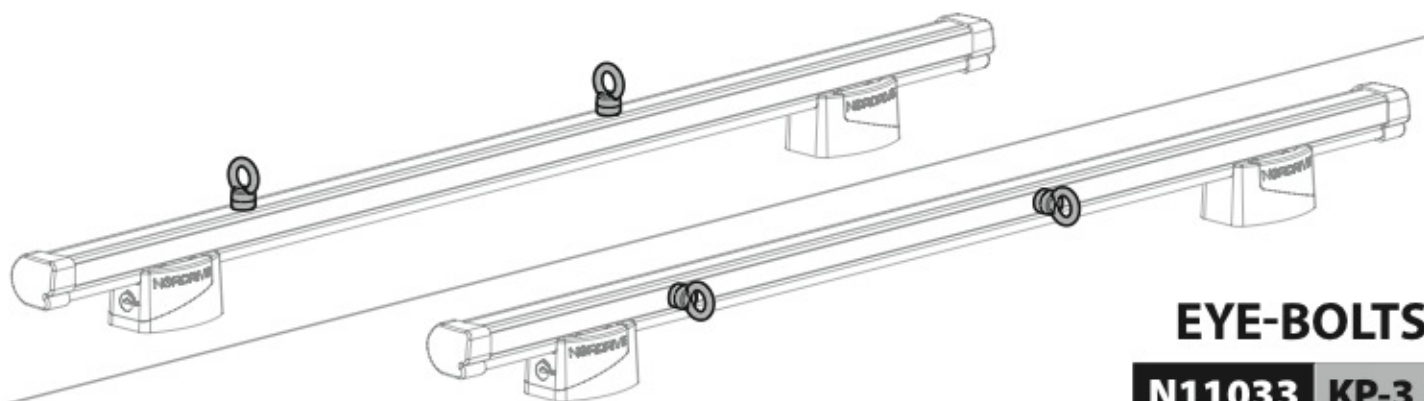

EYE-BOLTS

N11033 KP-3

SPOILER

N11057 KP-9 L = 95 cm

N11058 KP-11 L = 110 cm

OPTIONALS PER / FOR / FÜR:

Kargo series

Acciaio / Steel