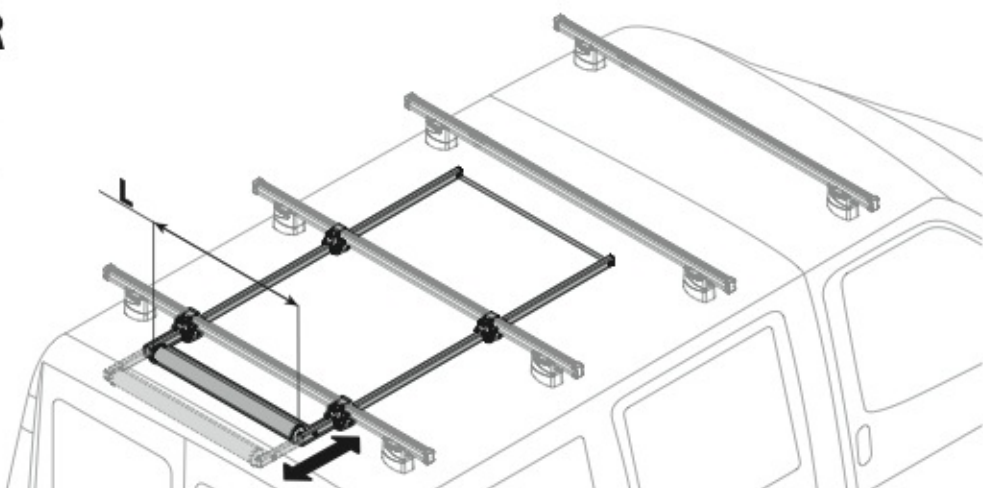

LADDER STEP ADAPTER

N11067 U-6

EXTENSION ROLLER

N11020 U-0 L = 64 cm

N11021 U-7 L = 96 cm

NORDRIVE[®]
TRANSPORT SOLUTIONS

NORDRIVE[®] is a registered trademark of
LAMPA S.p.A.
Via G. Rossa 53/55, 46019 Viadana (MN) ITALY
Tel. +39 0375 820700
UNI EN ISO 9001:2008 Certified Company
www.nordrive.it
www.lampa.it