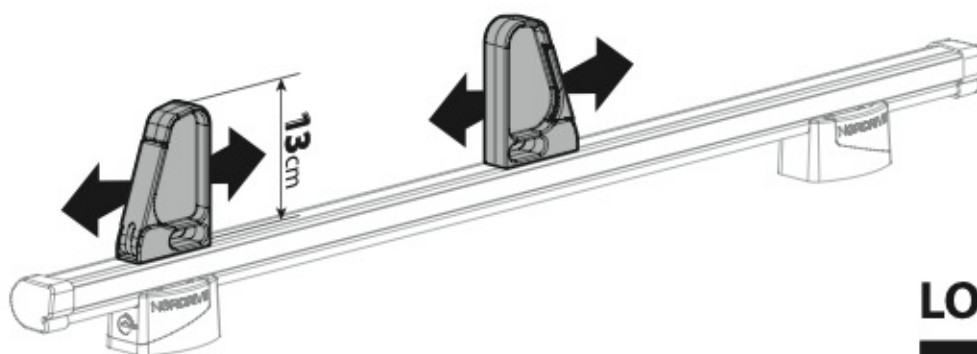

OPTIONALS PER / FOR / FÜR:

Kargo-Plus series

Alluminio / Aluminium

KARGO ROLLER

N11030 KP-0 L = 64 cm

N11034 KP-7 L = 96 cm

LOAD STOPS

N11031 KP-1