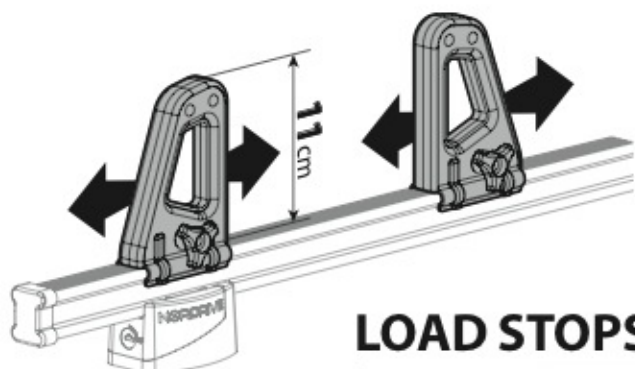

KARGO ROLLER

N11000	K-0	L = 64 cm
N11003	K-7	L = 96 cm

LOAD STOPS

N11001 K-1

LOAD STOPS

N11002 K-2

SPOILER

N11053	K-9	L = 95 cm
N11054	K-11	L = 110 cm