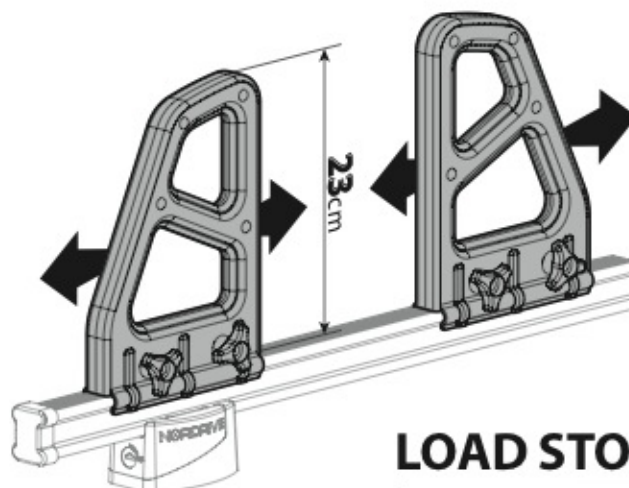

KARGO ROLLER

N11000	K-0	L = 64 cm
N11003	K-7	L = 96 cm

LOAD STOPS

N11001 K-1

LOAD STOPS

N11002 K-2

SPOILER

N11053	K-9	L = 95 cm
N11054	K-11	L = 110 cm