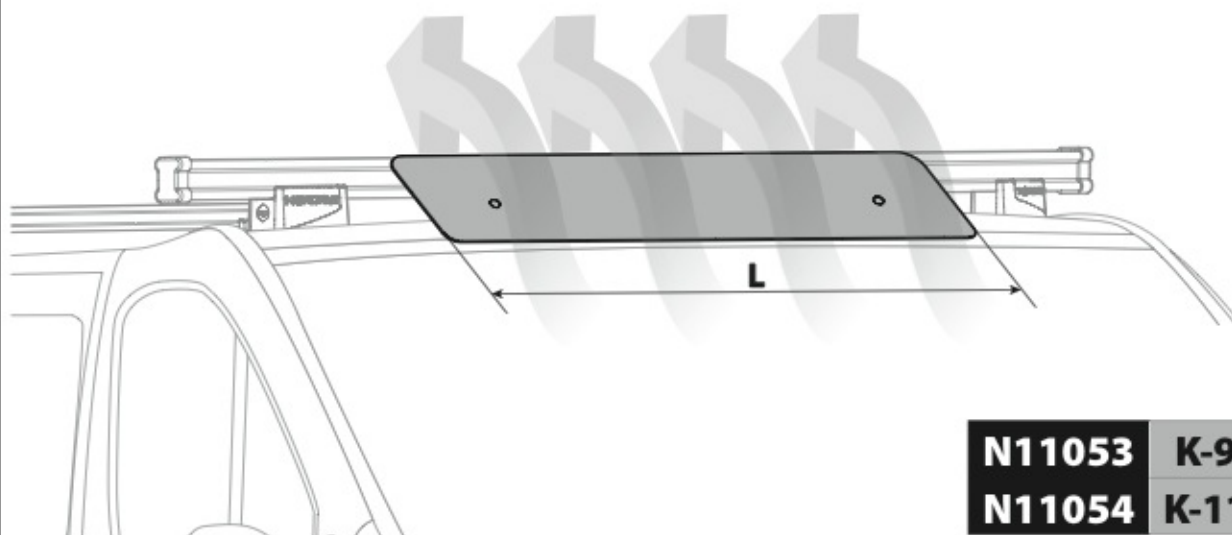

KARGO ROLLER

N11000	K-0	L = 64 cm
N11003	K-7	L = 96 cm

LOAD STOPS

N11001 K-1

LOAD STOPS

N11002 K-2

SPOILER

N11053	K-9	L = 95 cm
N11054	K-11	L = 110 cm