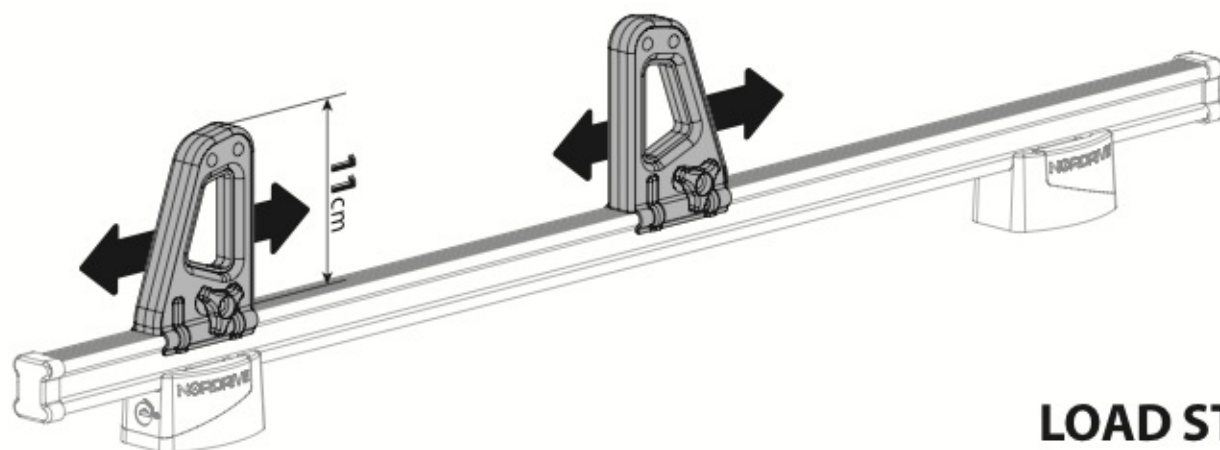

| | | |
|---------------|------------|-----------|
| N11000 | K-0 | L = 64 cm |
| N11003 | K-7 | L = 96 cm |

LOAD STOPS

N11001 K-1

LOAD STOPS

N11002 K-2

OPTIONALS

Kargo-Plus series

Alluminio / Aluminium