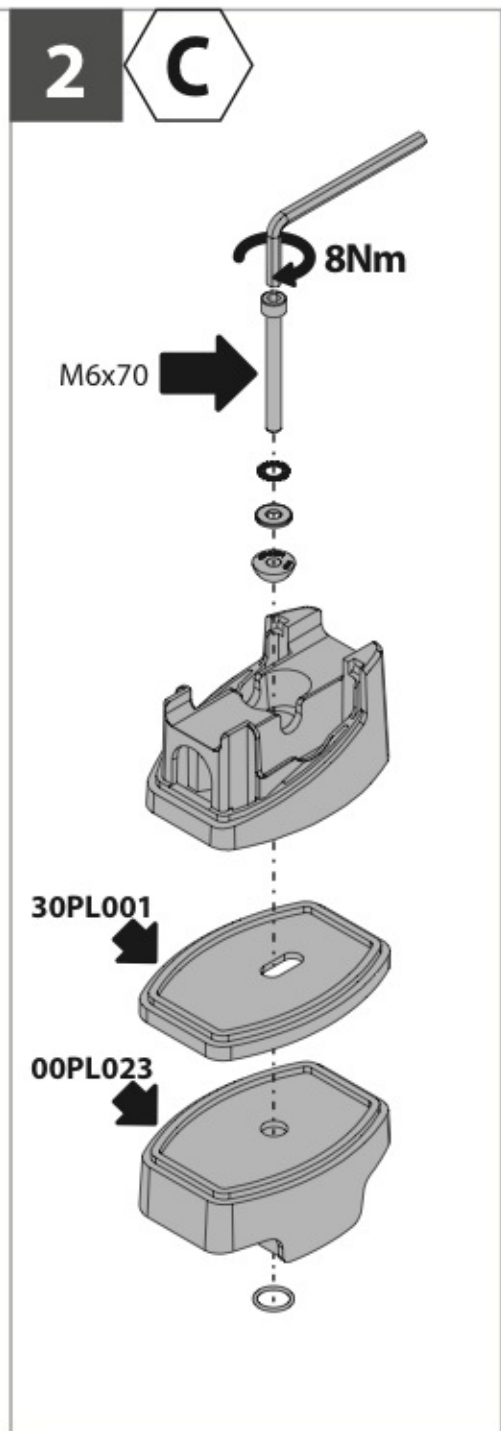

Art. **N30172**

VOLKSWAGEN TRANSPORTER T5

2003 → 2015

VOLKSWAGEN TRANSPORTER T6

(MULTIVAN - CARAVELLE)

2015 →

(no guida femmina - no female guide - nicht T-Profil)

2 bars = Art. **N30172** x **1**

4 bars = Art. **N30172** x **2**

KIT x4

(I) PER (GB) FOR (F) POUR (D) FÜR

Kargo series

Acciaio / Steel

Art. **N10010** x **2**

Kargo-Plus series

Alluminio / Aluminium

NORDRIVE[®]
TRANSPORT SOLUTIONS

2 = Art. N30172 x 1

4 = Art. N30172 x 2

NORDRIVE®

TRANSPORT SOLUTIONS

Art. **N30172**

40FE001 x8

60BQ8045 x4

2 = Art. N30172 x 1

1

4 = Art. N30172 x 2

1

ATTENZIONE

WARNING

Kargo series

Acciaio / Steel