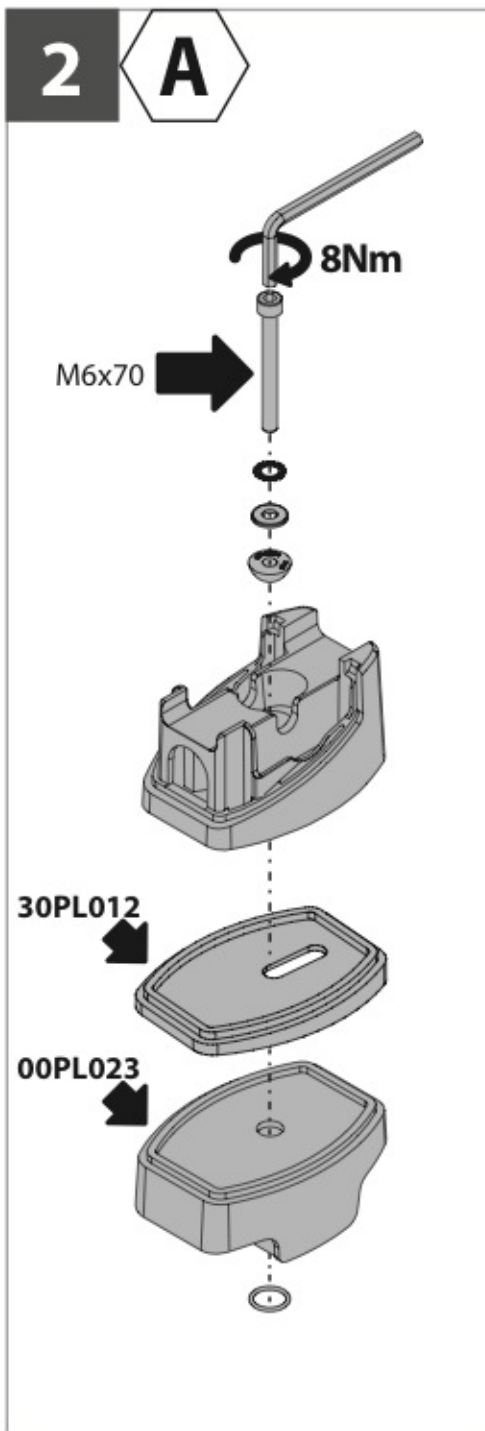

Art. **N30172**

VOLKSWAGEN TRANSPORTER T5

2003 → 2015

VOLKSWAGEN TRANSPORTER T6

(MULTIVAN - CARAVELLE)

2015 →

(no guida femmina - no female guide - nicht T-Profil)

2 bars = Art. **N30172** x **1**

4 bars = Art. **N30172** x **2**

KIT x4

(I) PER (GB) FOR (F) POUR (D) FÜR

Kargo series

Acciaio / Steel

Art. **N10010** x **2**

Kargo-Plus series

Alluminio / Aluminium

2 = Art. N30172 x 1

1

4 = Art. N30172 x 2

1

ATTENZIONE

WARNING

Kargo series

Acciaio / Steel