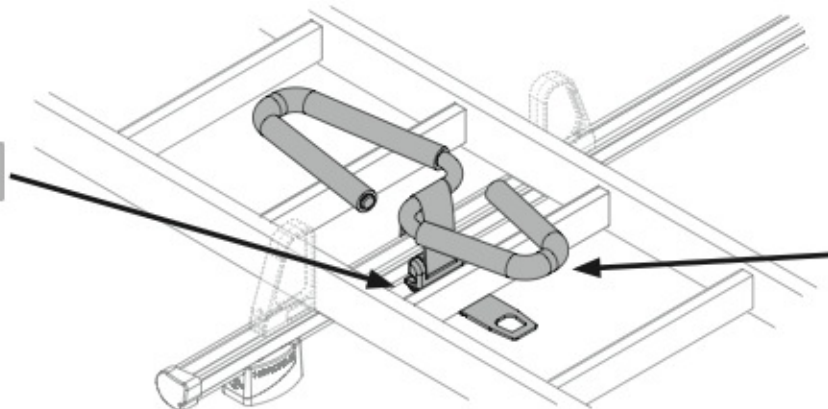

L = 95 cm

N11021

U-7

L = 110 cm

EXTENSION ROLLER

LADDER HOLDER STRAPS

N11065

U-5

Acciaio
Steel

Alluminio
Aluminium

LADDER STEP ADAPTER

N11067

U-6

Acciaio
Steel

Alluminio
Aluminium

RICHIESTO
REQUIRED
REQUIS
ERFORDERLICH
NECESARIO