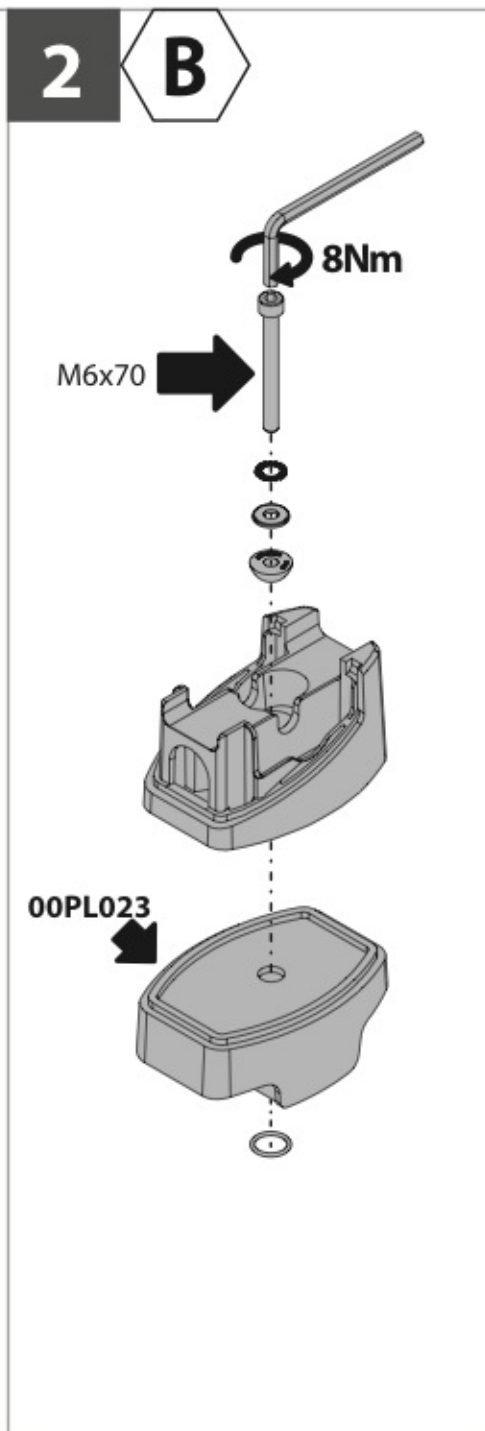

Art. **N30172**

VOLKSWAGEN TRANSPORTER T5

2003 → 2015

VOLKSWAGEN TRANSPORTER T6

(MULTIVAN - CARAVELLE)

2015 →

(no guida femmina - no female guide - nicht T-Profil)

2 bars = Art. **N30172** x **1**

4 bars = Art. **N30172** x **2**

KIT x4

(I) PER (GB) FOR (F) POUR (D) FÜR

Kargo series

Acciaio / Steel

Art. **N10010** x **2**

Kargo-Plus series

Alluminio / Aluminium

2 = Art. N30172 x 1

1

4 = Art. N30172 x 2

1

ATTENZIONE

WARNING

Kargo series

Acciaio / Steel