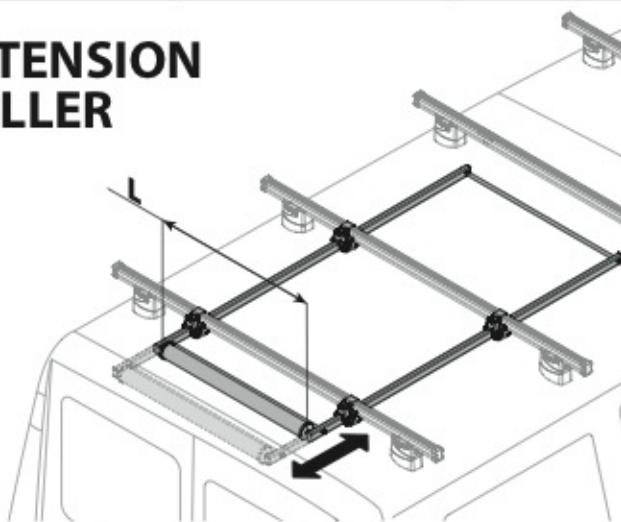

L = 95 cm

N11021

U-7

L = 110 cm

EXTENSION ROLLER

LADDER HOLDER STRAPS

N11065

U-5