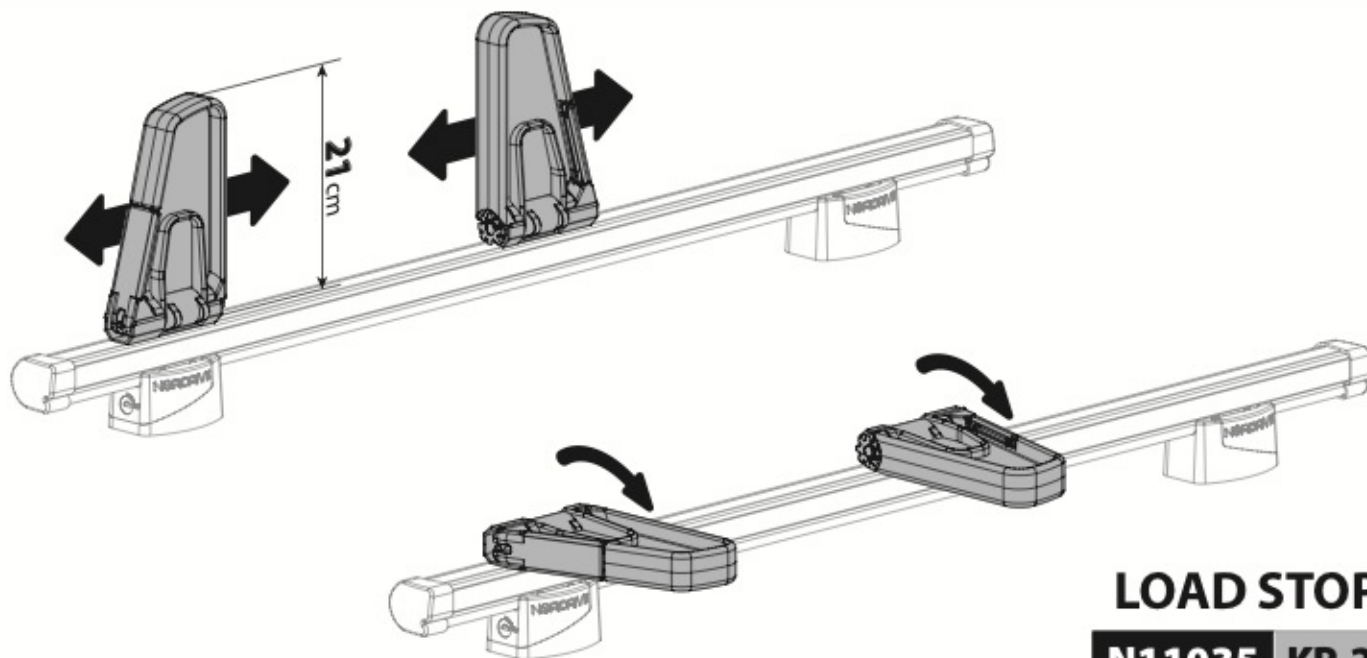

OPTIONALS

Kargo-Plus series

Alluminio / Aluminium

KARGO ROLLER

N11030	KP-0	L = 64 cm
N11034	KP-7	L = 96 cm

LOAD STOPS

N11031 KP-1

LOAD STOPS

N11035 KP-20

EYE-BOLTS

N11033 KP-3