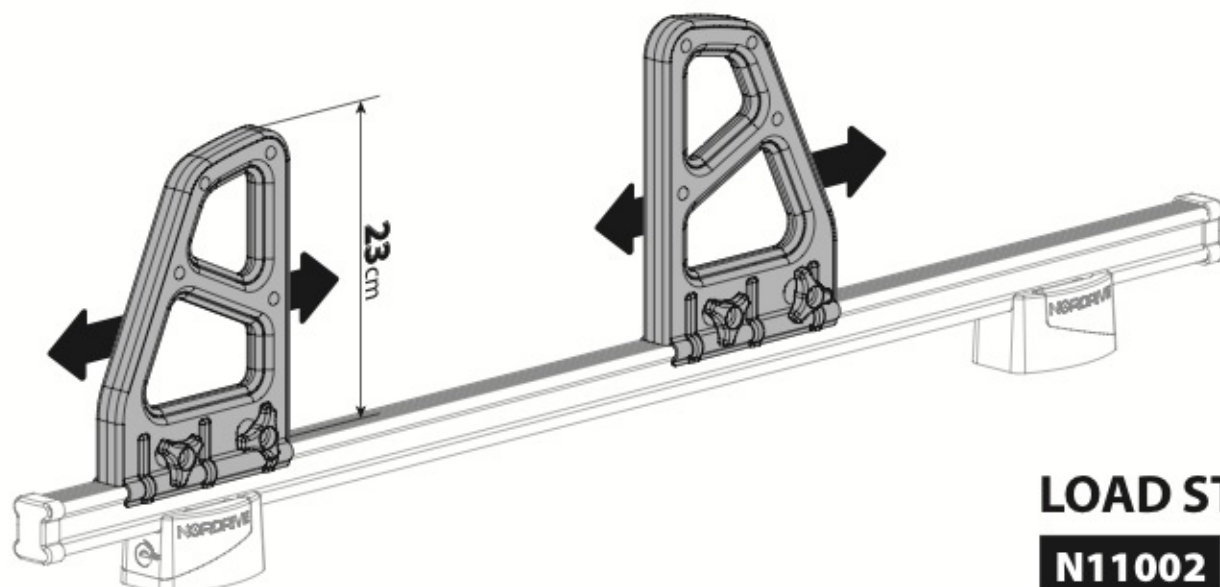

| | | |
|---------------|------------|-----------|
| N11000 | K-0 | L = 64 cm |
| N11003 | K-7 | L = 96 cm |

LOAD STOPS

N11001 K-1

LOAD STOPS

N11002 K-2

OPTIONALS

Kargo-Plus series

Alluminio / Aluminium